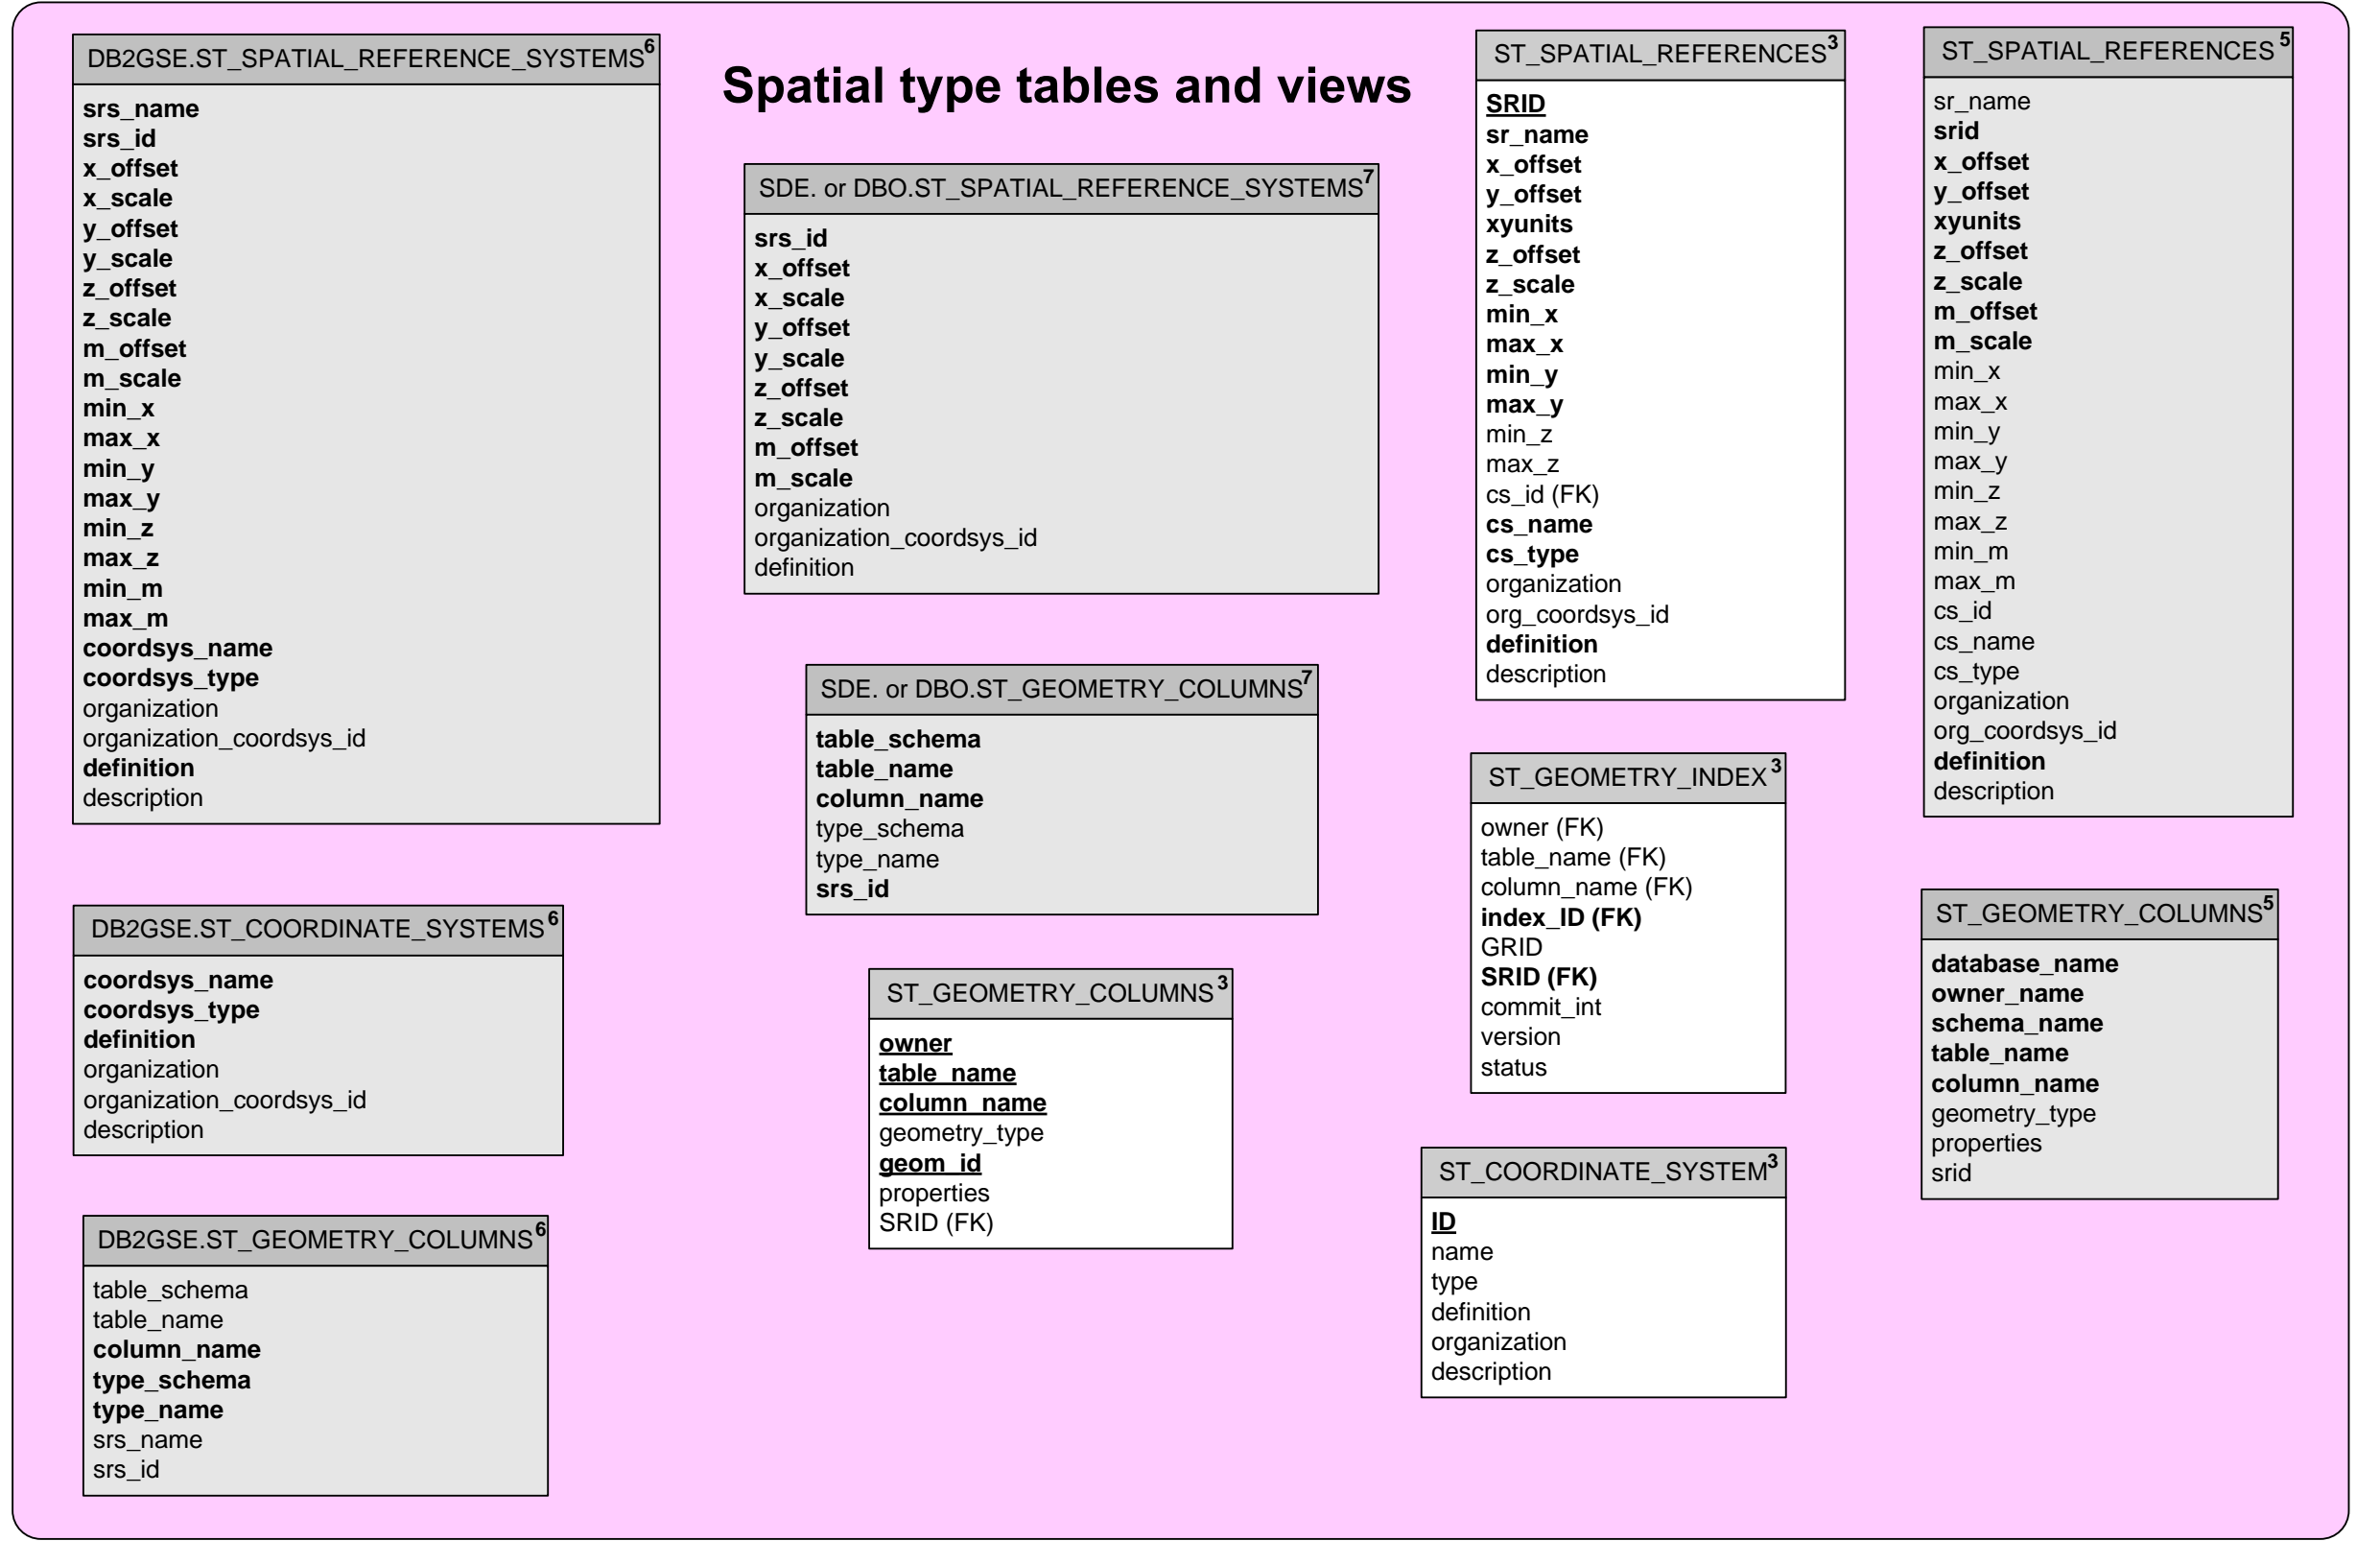

# ArcSDE Geodatabase System Tables

- ### NOTES
- 1 Not present in Oracle databases
  - 2 Null in Oracle databases
  - 3 Only present in Oracle databases
  - 4 Not present in DB2 or Oracle databases
  - 5 Only present in PostgreSQL databases
  - 6 Only present in DB2 databases
  - 7 Only present in SQL Server 2008 databases
  - 8 Stored in the Public schema in PostgreSQL databases
  - 9 In SQL Server and PostgreSQL databases, tables not prefaced with GDB\_ are prefaced with SDE\_, except the GCDRULES table.