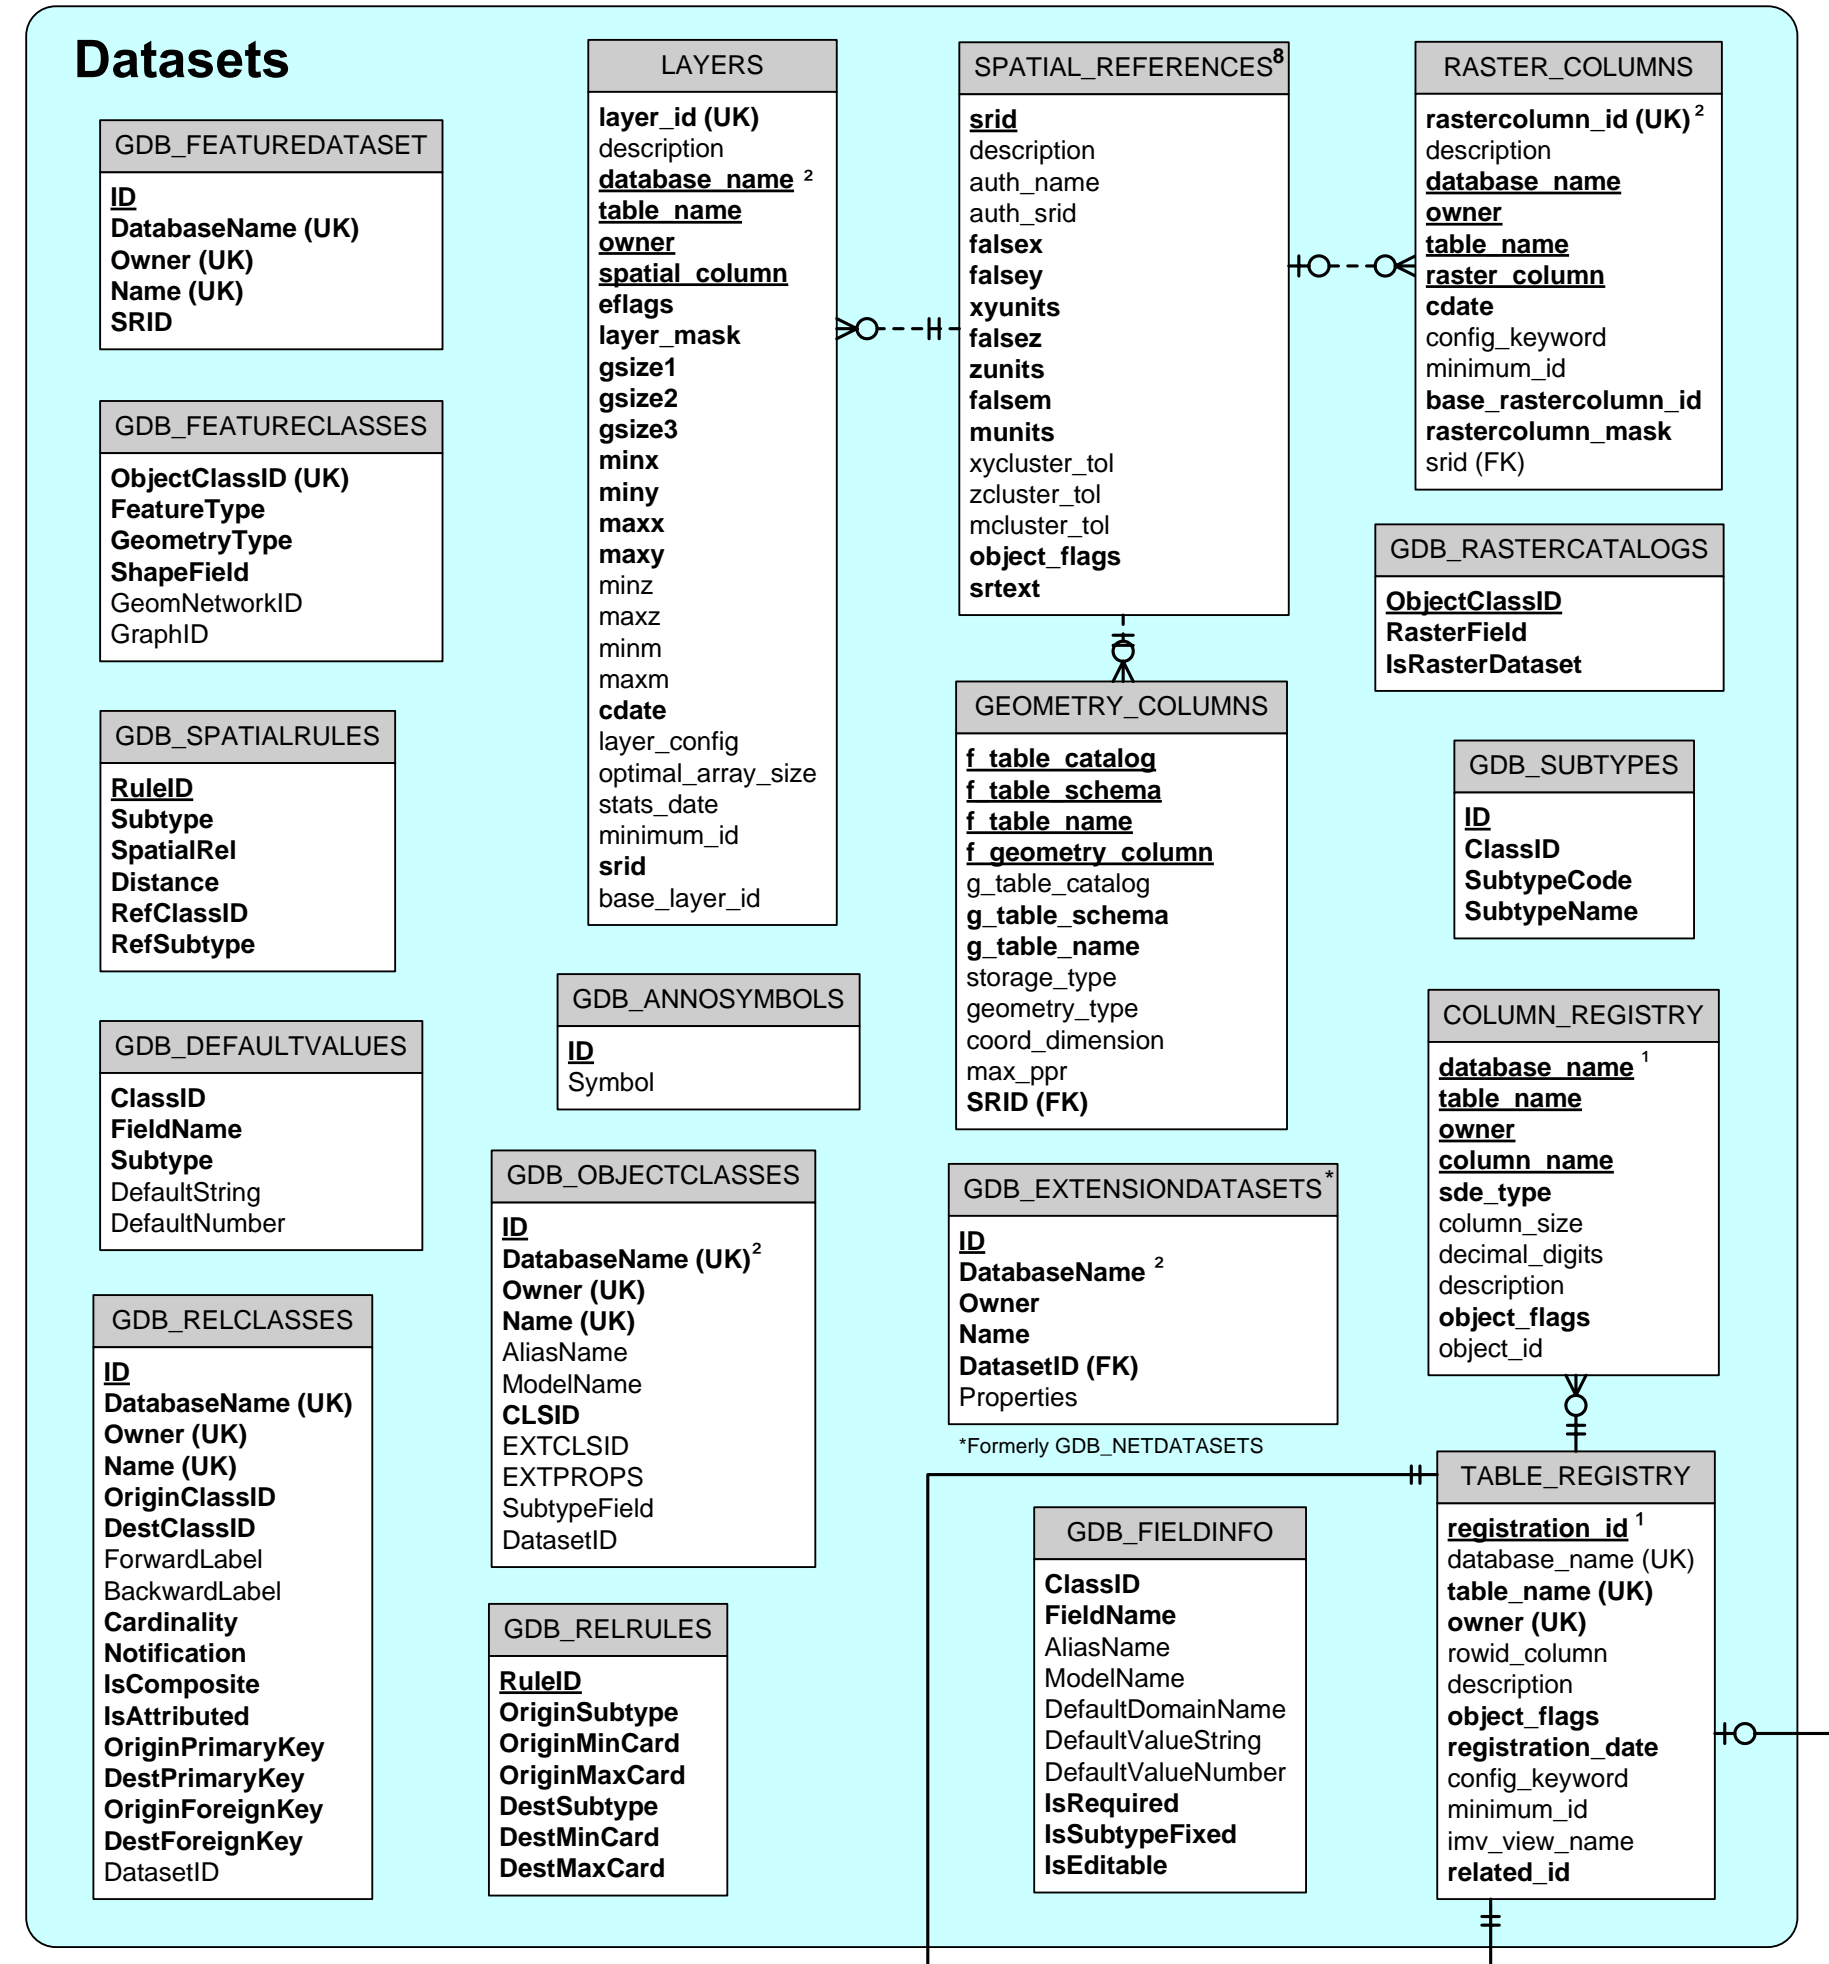

# ArcSDE Geodatabase System Tables

- ### NOTES
- 1 Not present in Oracle databases
  - 2 Null in Oracle databases
  - 3 Only present in Oracle databases
  - 4 Not present in DB2 or Oracle databases
  - 5 Only present in PostgreSQL databases
  - 6 Only present in DB2 databases
  - 7 Only present in SQL Server 2008 databases
  - 8 Stored in the Public schema in PostgreSQL databases
  - 9 In SQL Server and PostgreSQL databases, tables not prefaced with GDB\_ are prefaced with SDE\_, except the GCDRULES table.