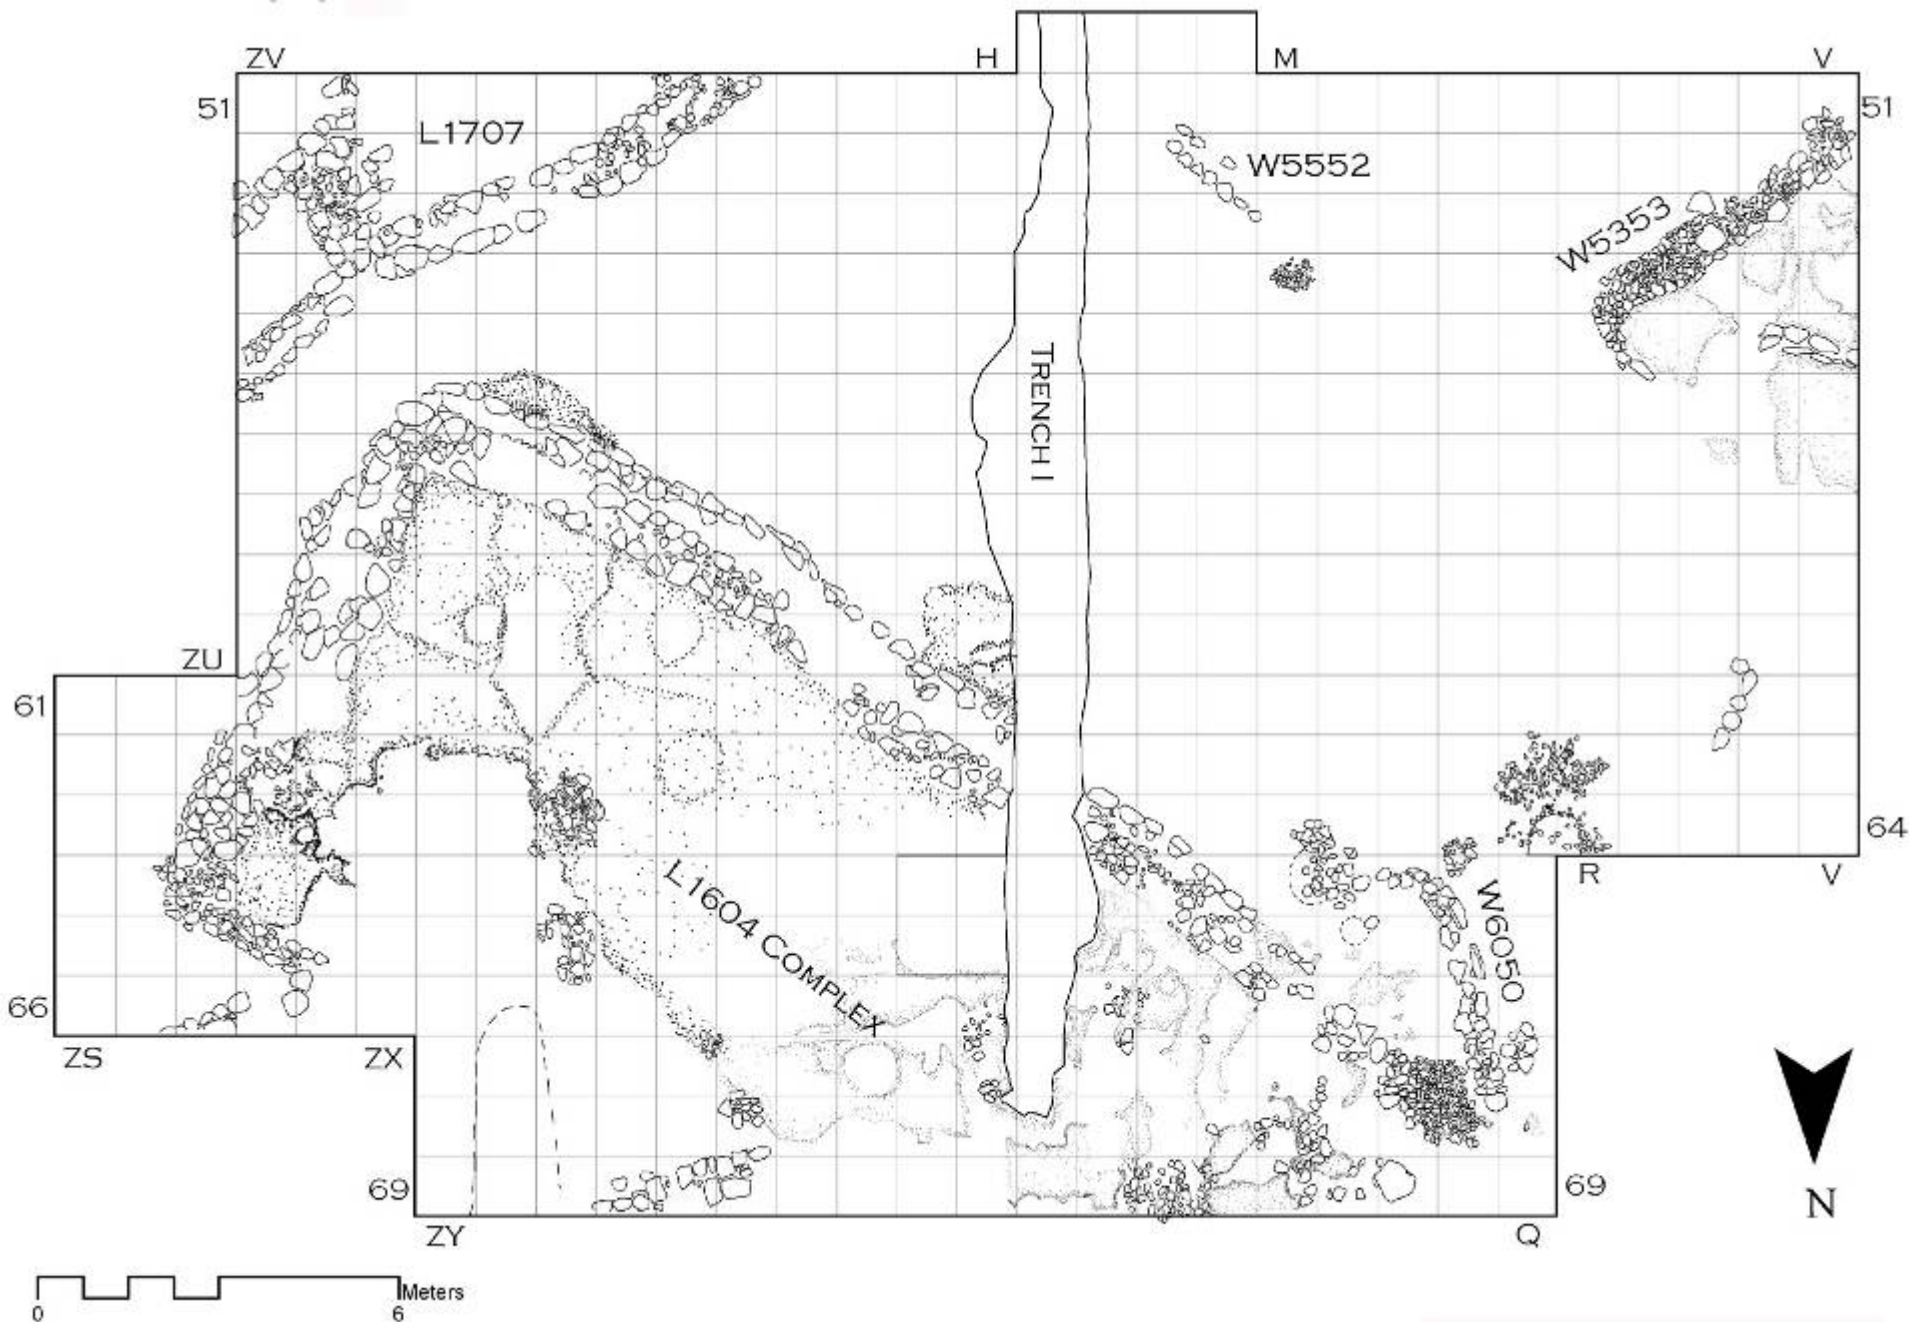

2. Excavations

Plan of upper levels

Lower levels

Middle & Upper levels:
Plastered surfaces & orthostats

Upper level: Plastered surface of L1001

Plastered surface of Locus 1151

Aerial view - 2008 season: mostly Middle/Lower levels

L1604 complex

Grave complex of L1003
underlying L1001

L1005 ('Bos pit')
burial

L1155 grave complex

Making cast of the
L1155 grave
complex

L1352

Child burial with skull
removal and pendant

L1804

Skull cache

L1304

MORTALITY CURVES

KHH demographic profile

L1314: Platform

L1319:
'Toolkit' cache

Hearths & ovens