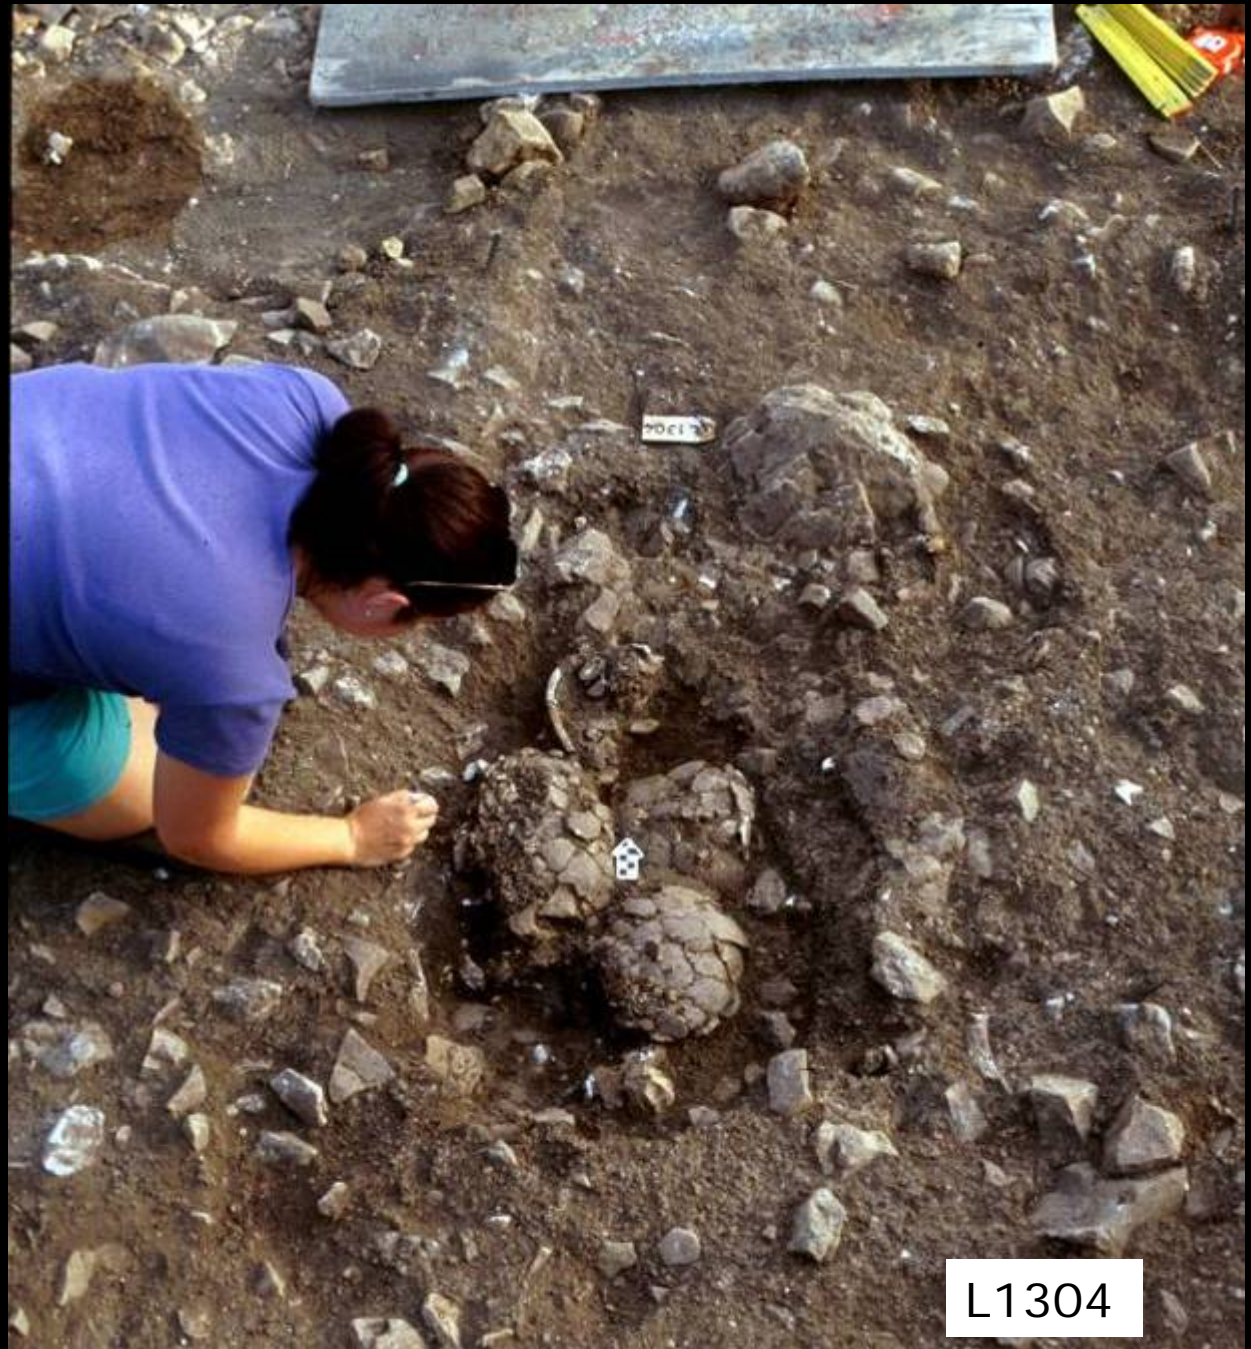

2. Excavations

Plan of upper levels

Lower levels

Middle & Upper levels:
Plastered surfaces & orthostats

Upper level: Plastered surface of L1001

Plastered surface of Locus 1151

Aerial view - 2008 season: mostly Middle/Lower levels

L1604 complex

Grave complex of L1003
underlying L1001

L1005 ('Bos pit')
burial

L1155 grave complex

Making cast of the
L1155 grave
complex

L1352

Child burial with skull
removal and pendant

L1804